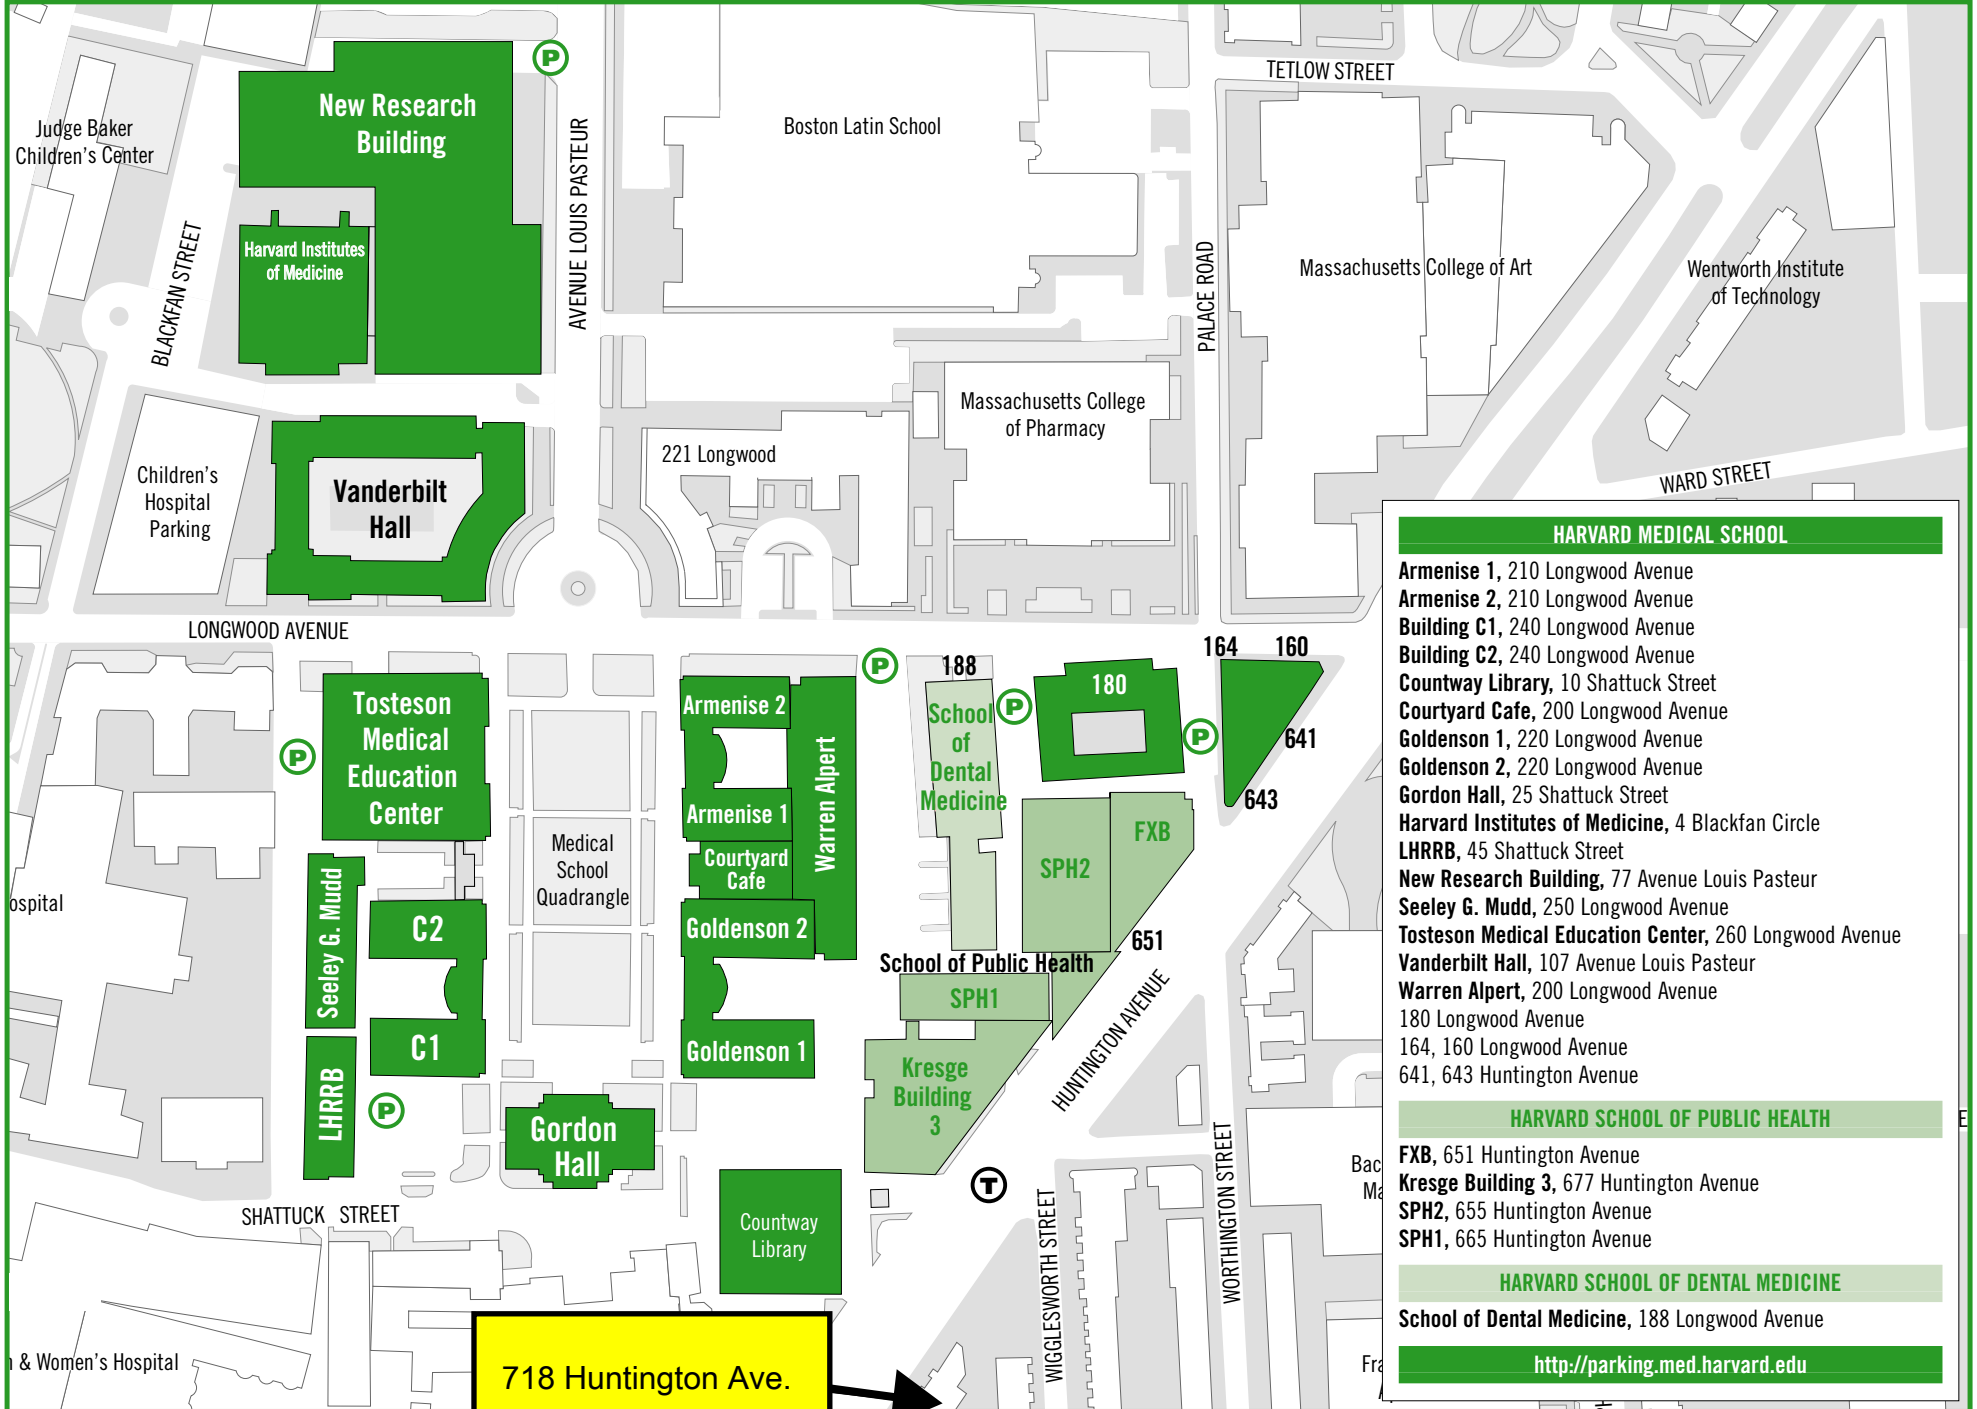

# HARVARD LONGWOOD CAMPUS

## HARVARD MEDICAL SCHOOL

- Armenise 1**, 210 Longwood Avenue
- Armenise 2**, 210 Longwood Avenue
- Building C1**, 240 Longwood Avenue
- Building C2**, 240 Longwood Avenue
- Countway Library**, 10 Shattuck Street
- Courtyard Cafe**, 200 Longwood Avenue
- Goldenson 1**, 220 Longwood Avenue
- Goldenson 2**, 220 Longwood Avenue
- Gordon Hall**, 25 Shattuck Street
- Harvard Institutes of Medicine**, 4 Blackfan Circle
- LHRRB**, 45 Shattuck Street
- New Research Building**, 77 Avenue Louis Pasteur
- Seeley G. Mudd**, 250 Longwood Avenue
- Toston Medical Education Center**, 260 Longwood Avenue
- Vanderbilt Hall**, 107 Avenue Louis Pasteur
- Warren Alpert**, 200 Longwood Avenue
- 180 Longwood Avenue
- 164, 160 Longwood Avenue
- 641, 643 Huntington Avenue

## HARVARD SCHOOL OF PUBLIC HEALTH

- FXB**, 651 Huntington Avenue
- Kresge Building 3**, 677 Huntington Avenue
- SPH2**, 655 Huntington Avenue
- SPH1**, 665 Huntington Avenue

## HARVARD SCHOOL OF DENTAL MEDICINE

- School of Dental Medicine**, 188 Longwood Avenue

<http://parking.med.harvard.edu>

718 Huntington Ave.